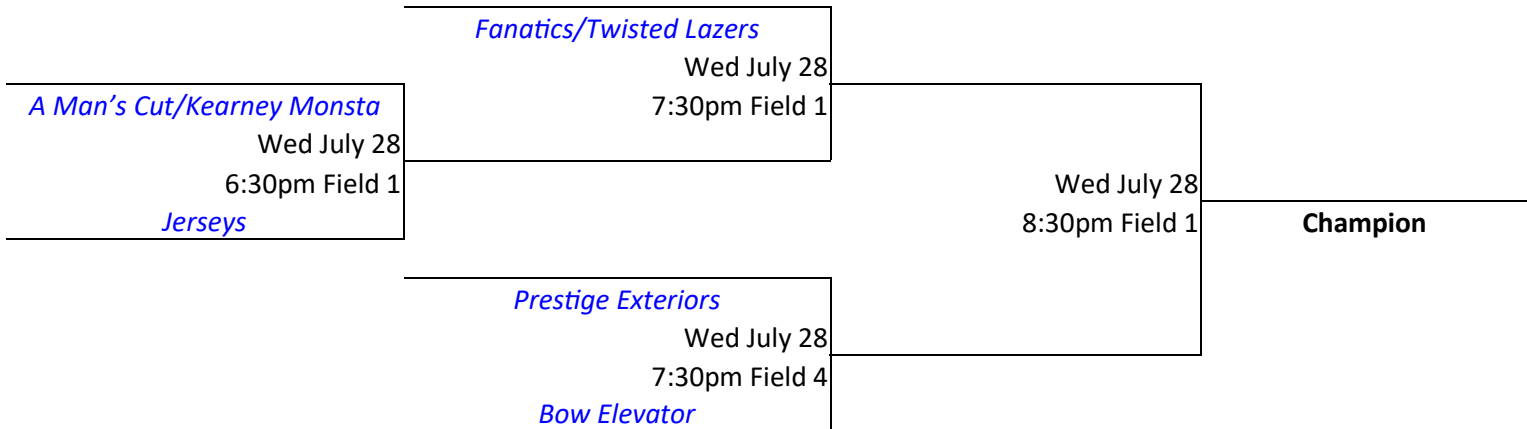

Kearney Park & Recreation

Men's D/E Softball League

Summer 2021 Tournament Schedule

Men's D

No additions to rosters will be allowed for the tournament. All players must be on the roster. Home team will be the higher seed except for the championship game which will be decided by a coin flip. Championship shirts will be awarded for tournament winners and plaques will be awarded for regular season first and second place.

Men's E

TEAM (Men's D)	WIN	LOSS	Win%	SR TOTAL	SR%
Fanatics/Twisted Lazers	15	3	83%	70	3.89
Bow Elevator	13	5	72%	72	4.00
Prestige Exteriors	11	7	61%	71	3.94
A Man's Cut/Kearney Monsta	8	10	44%	72	4.00
Jerseys	7	11	39%	70	3.89