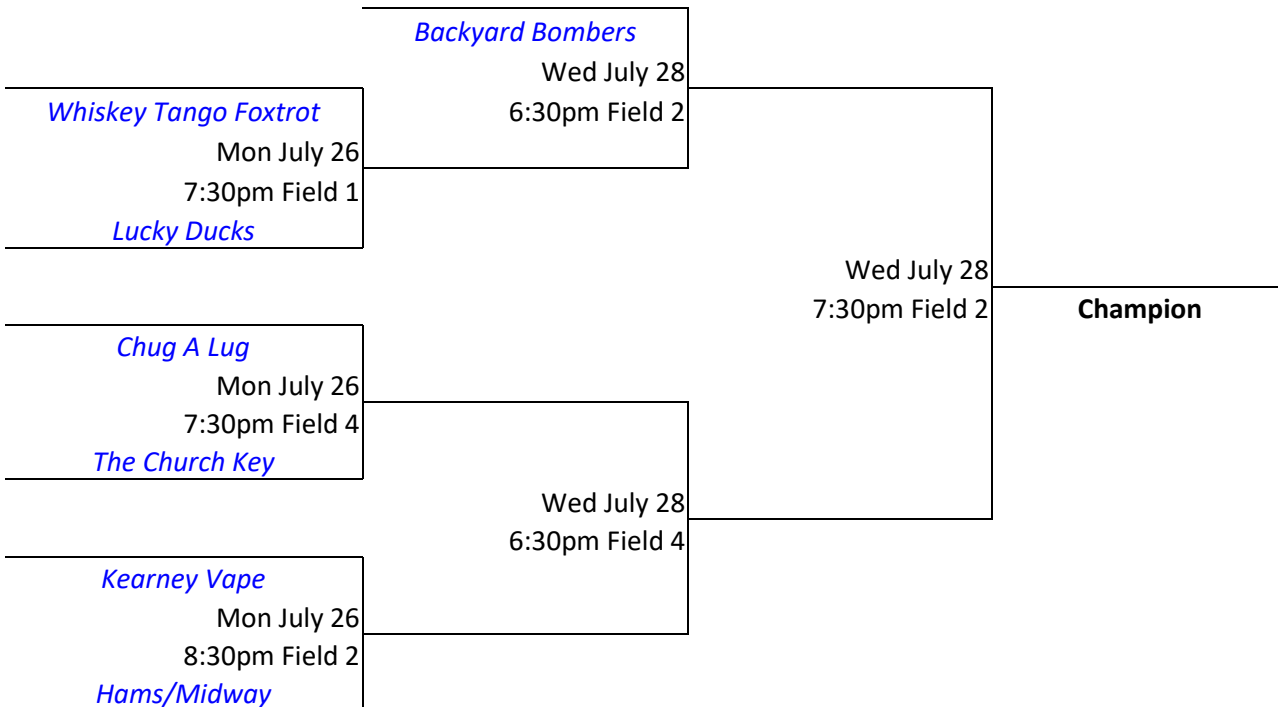

Kearney Park & Recreation

Men's E1 Softball League

Summer 2021 Tournament Schedule

No additions to rosters will be allowed for the tournament. All players must be on the roster. Home team will be the higher seed except for the championship game which will be decided by a coin flip. Championship shirts will be awarded for tournament winners and plaques will be awarded for regular season first and second place.

Men's E1

TEAM (Men's E1)	WIN	LOSS	Win%	SR TOTAL	SR%
Backyard Bombers	10	2	83%	48	4.00
Hams/Midway	8	4	67%	48	4.00
Chug-A-Lug	8	4	67%	48	4.00
Whiskey Tango Foxtrot	8	4	67%	40	3.33
Lucky Ducks	4	8	33%	48	4.00
The Church Key	4	8	33%	47	3.92
Kearney Vape	0	12	0%	48	4.00

*Hams/Midway hold three way tiebreaker over Chug A Lug and Whiskey Tango Foxtrot by way of run differential. (All three teams are 1-1 against one another—Hams +14, Chug +4, WTF -18)

*Lucky Ducks hold tiebreaker over The Church Key