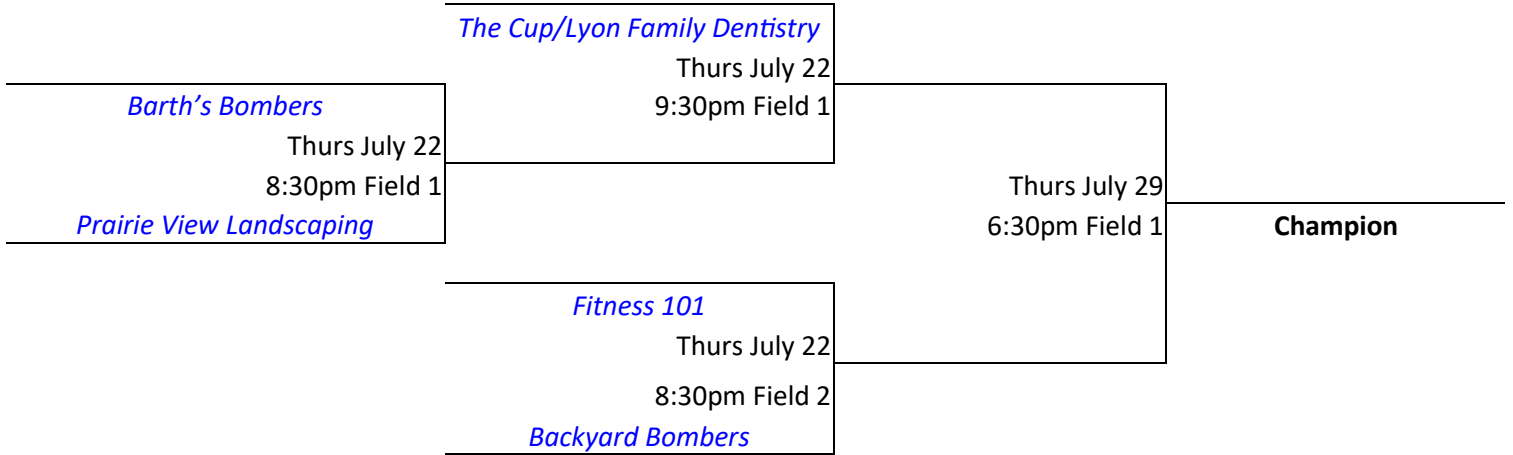

Kearney Park & Recreation

Coed E Softball League

Summer 2021 Tournament Schedule

Coed E

No additions to rosters will be allowed for the tournament. All players must be on the roster. Home team will be the higher seed except for the championship game which will be decided by a coin flip. Championship shirts will be awarded for tournament winners and plaques will be awarded for regular season first and second place.