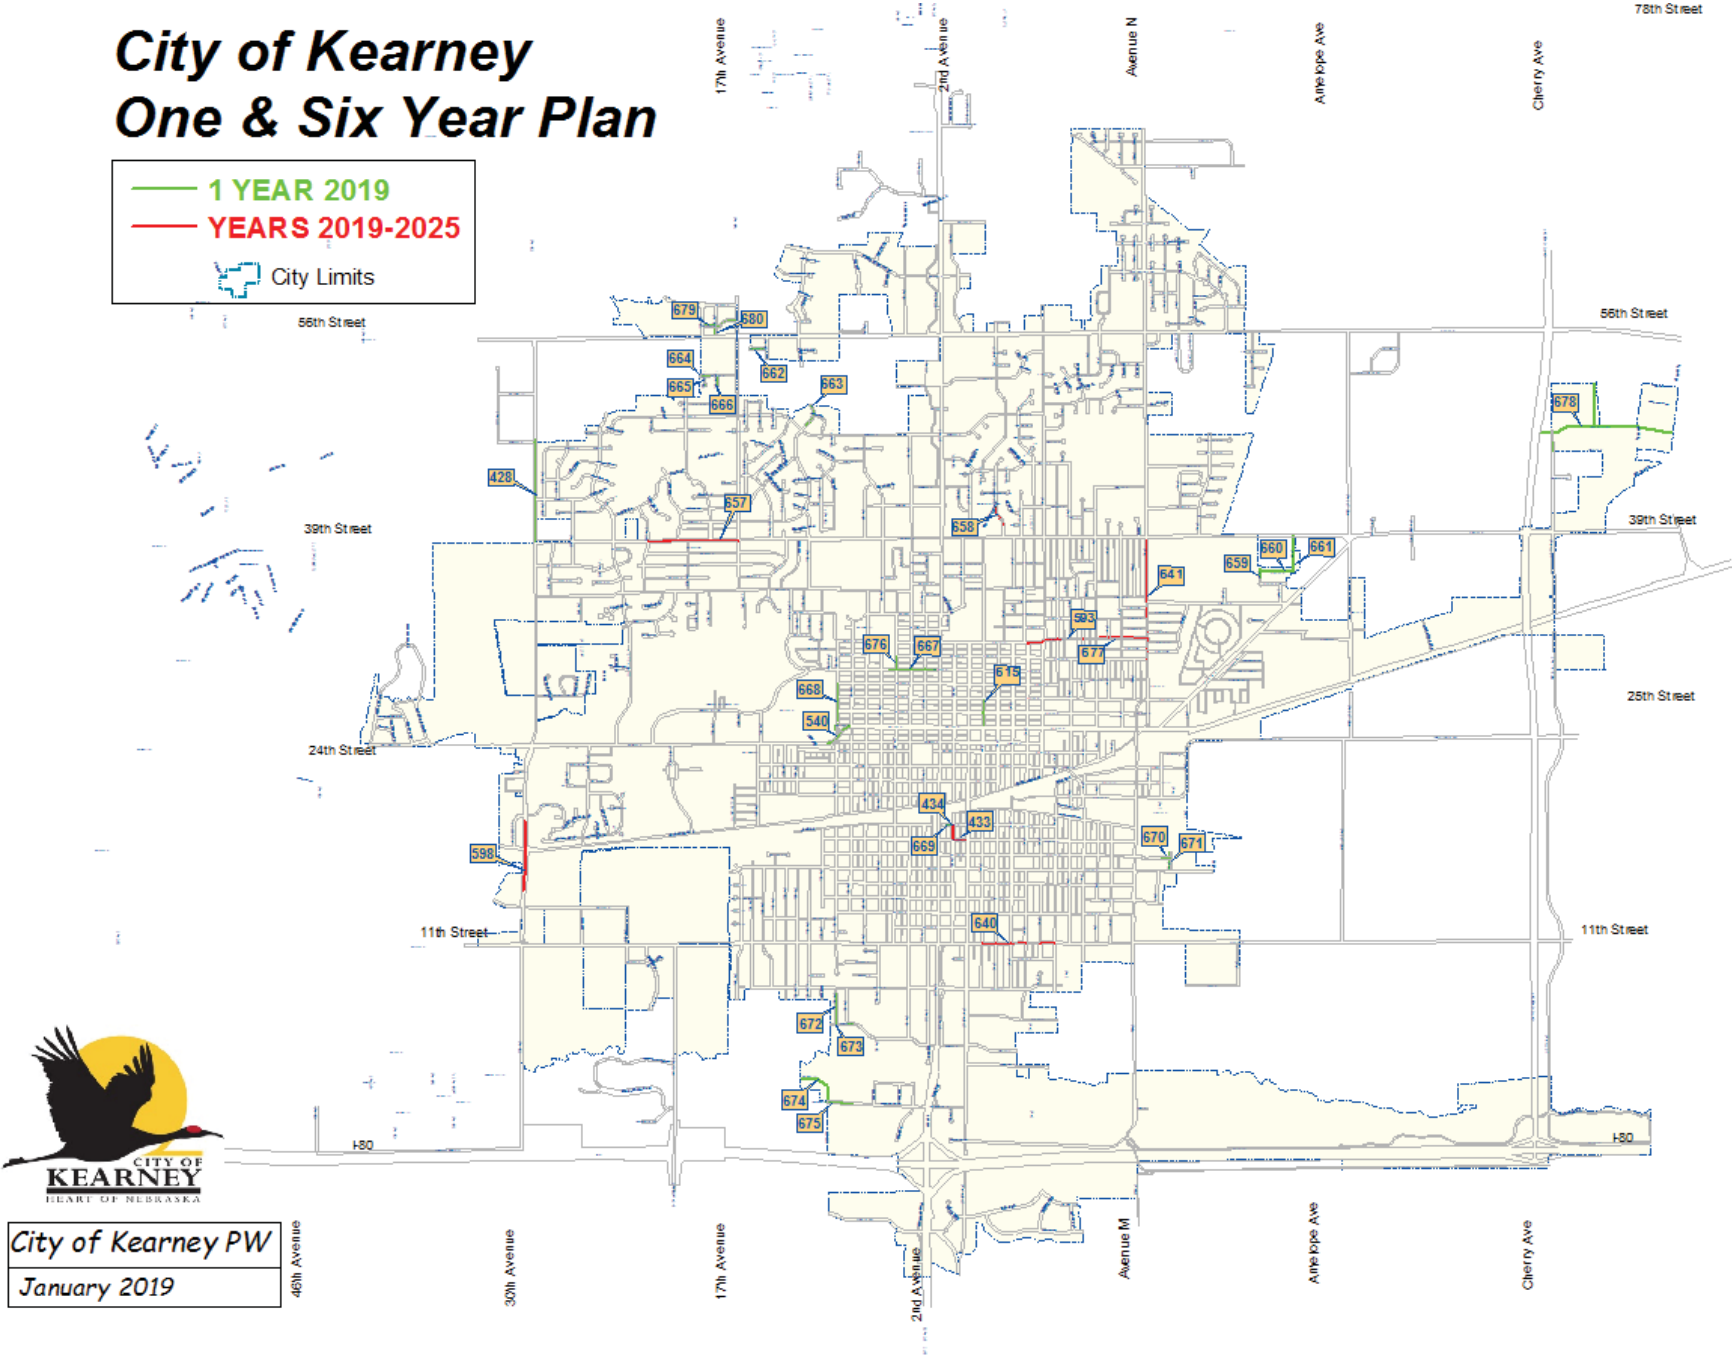

City of Kearney One & Six Year Plan

— 1 YEAR 2019
— YEARS 2019-2025
City Limits

City of Kearney PW
January 2019