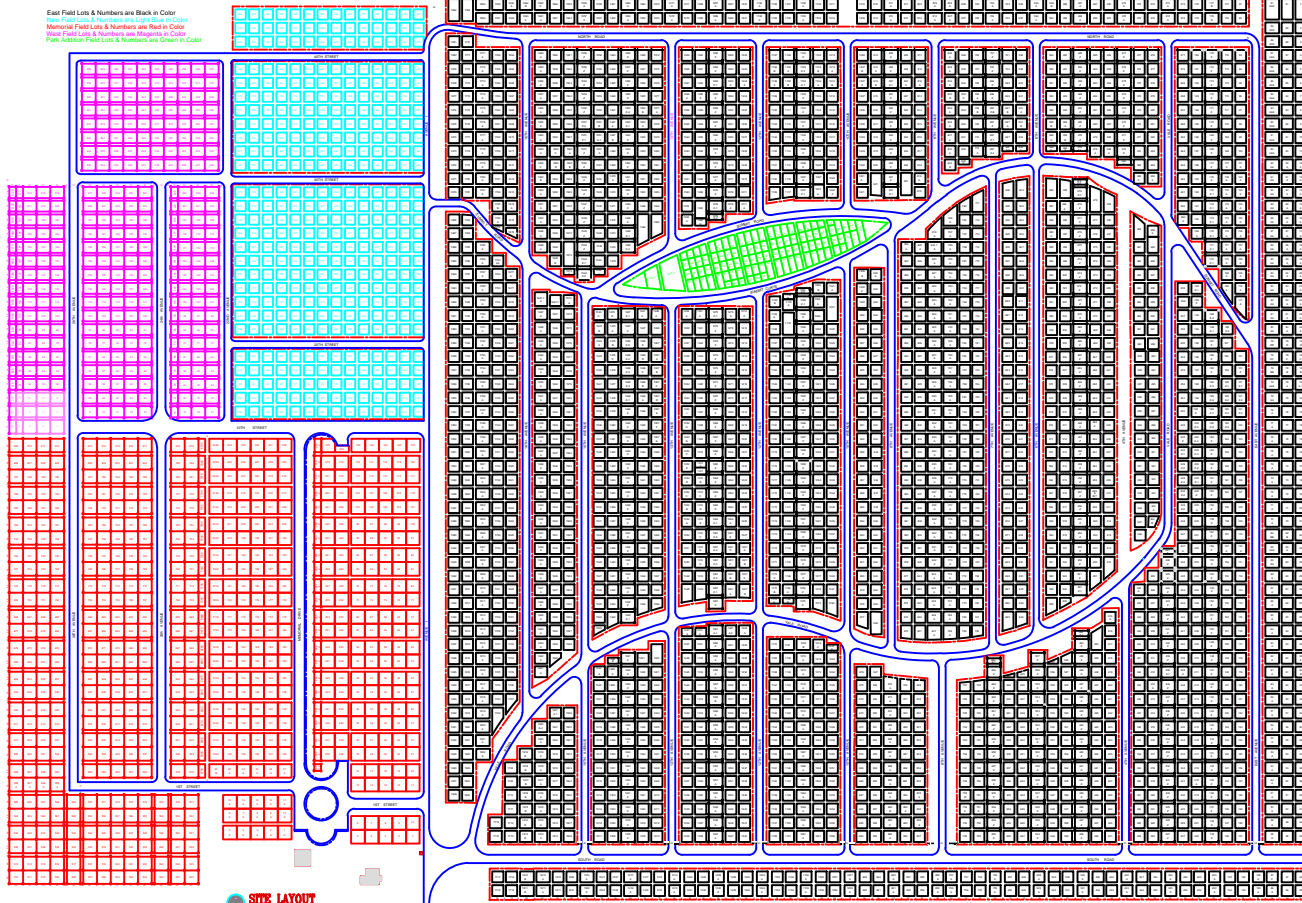

CITY OF KEARNEY CEMETERY

SITE LAYOUT